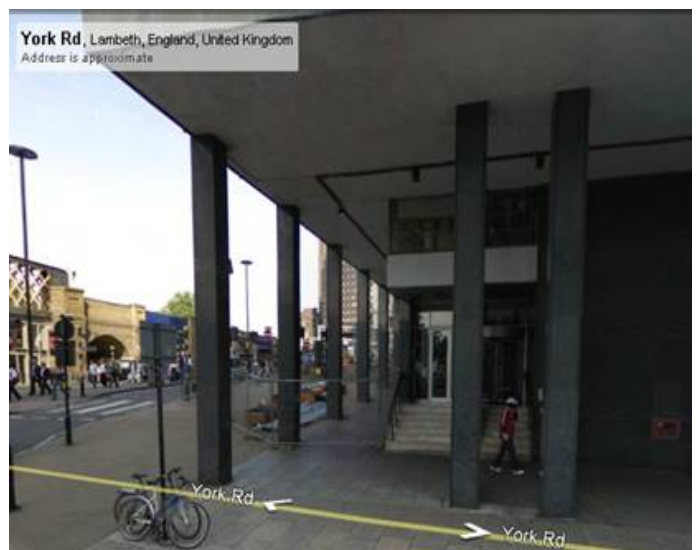

Address:

Tower Building, 11 York Road, London, SE1 7NX, 0207 9219 600

Via Waterloo Main line Train Station:

Exiting from Waterloo train station platforms, enter the concourse then turn left (Ticket booths, ATMs, etc on your right).

Take the last exit down the steps, cross the zebra crossing, keep left, walk past the taxi entrance, Cross the next zebra crossing.

The Tower Building is straight ahead (above) located opposite Lloyds bank and the Shell building. Enter via the steps, sign in with security, we are on the 8th Floor.

Via Waterloo Underground Station:

Follow the signs for the South Bank exit, When you exit, we are in the Tower Building opposite.

[Click here for Street map link](#)

[Click here for Google map link](#)